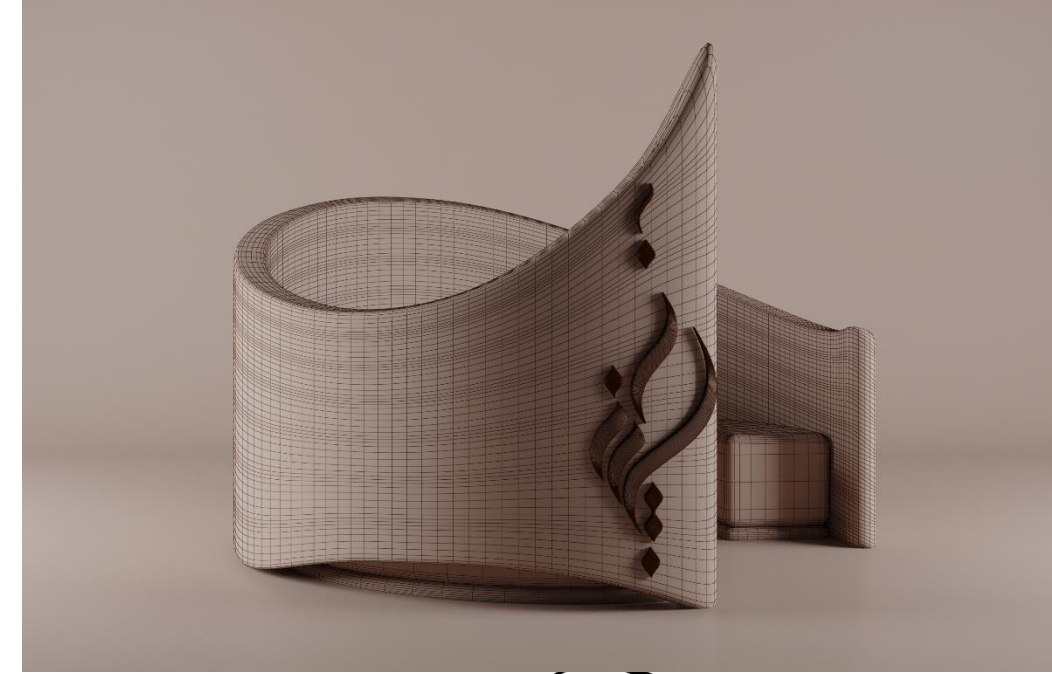

Restaurant Studio  
Jeihoon Persian Food

JEIHOON  
PERSIAN  
RESTAURANT

*Fusing Iranian  
Calligraphy with  
Contemporary  
Style*

INT 700  
COMMERCIAL DESIGN  
SPRING 2022

"Jeihoon" is a Persian restaurant, located in downtown Toronto, that provides guests with an immersive experience of Persian positive energy, artistic creativity, and soothing colors. The restaurant seamlessly blends contemporary cool with Persian calligraphy, offering a unique and redefined style of Iranian art that connects the minds and souls of guests with the culture and history of that land. It is a gathering place where guests can not only indulge in authentic Persian cuisine but also learn about the traditional cooking methods.

#### **Concept: Nastaliq**

In the realm of classical Persian calligraphy scripts, Nastaliq remains the most popular contemporary style and is widely considered the most complex. It is often referred to as the "Bride of the Calligraphy Scripts," featuring rigorous rules for the graphical shape of letters, the combination of words, and the overall composition of the piece.

Fig. 4 Pendants were inspired by a piece of Nastaliq art.

Fig 6. Ceiling design inspired by a piece of calligraphic poetry

The inspiration for these lighting fixtures came from pieces of calligraphy, and their intricate details and patterns were incorporated into their design.

The chandelier is made of high-quality, shiny glass material that sparkles and reflects beautifully when lit, adding a sense of luxury and sophistication to the space. Serving as the centerpiece of the bar area, it draws attention from all angles, highlighting the elegance of the design.