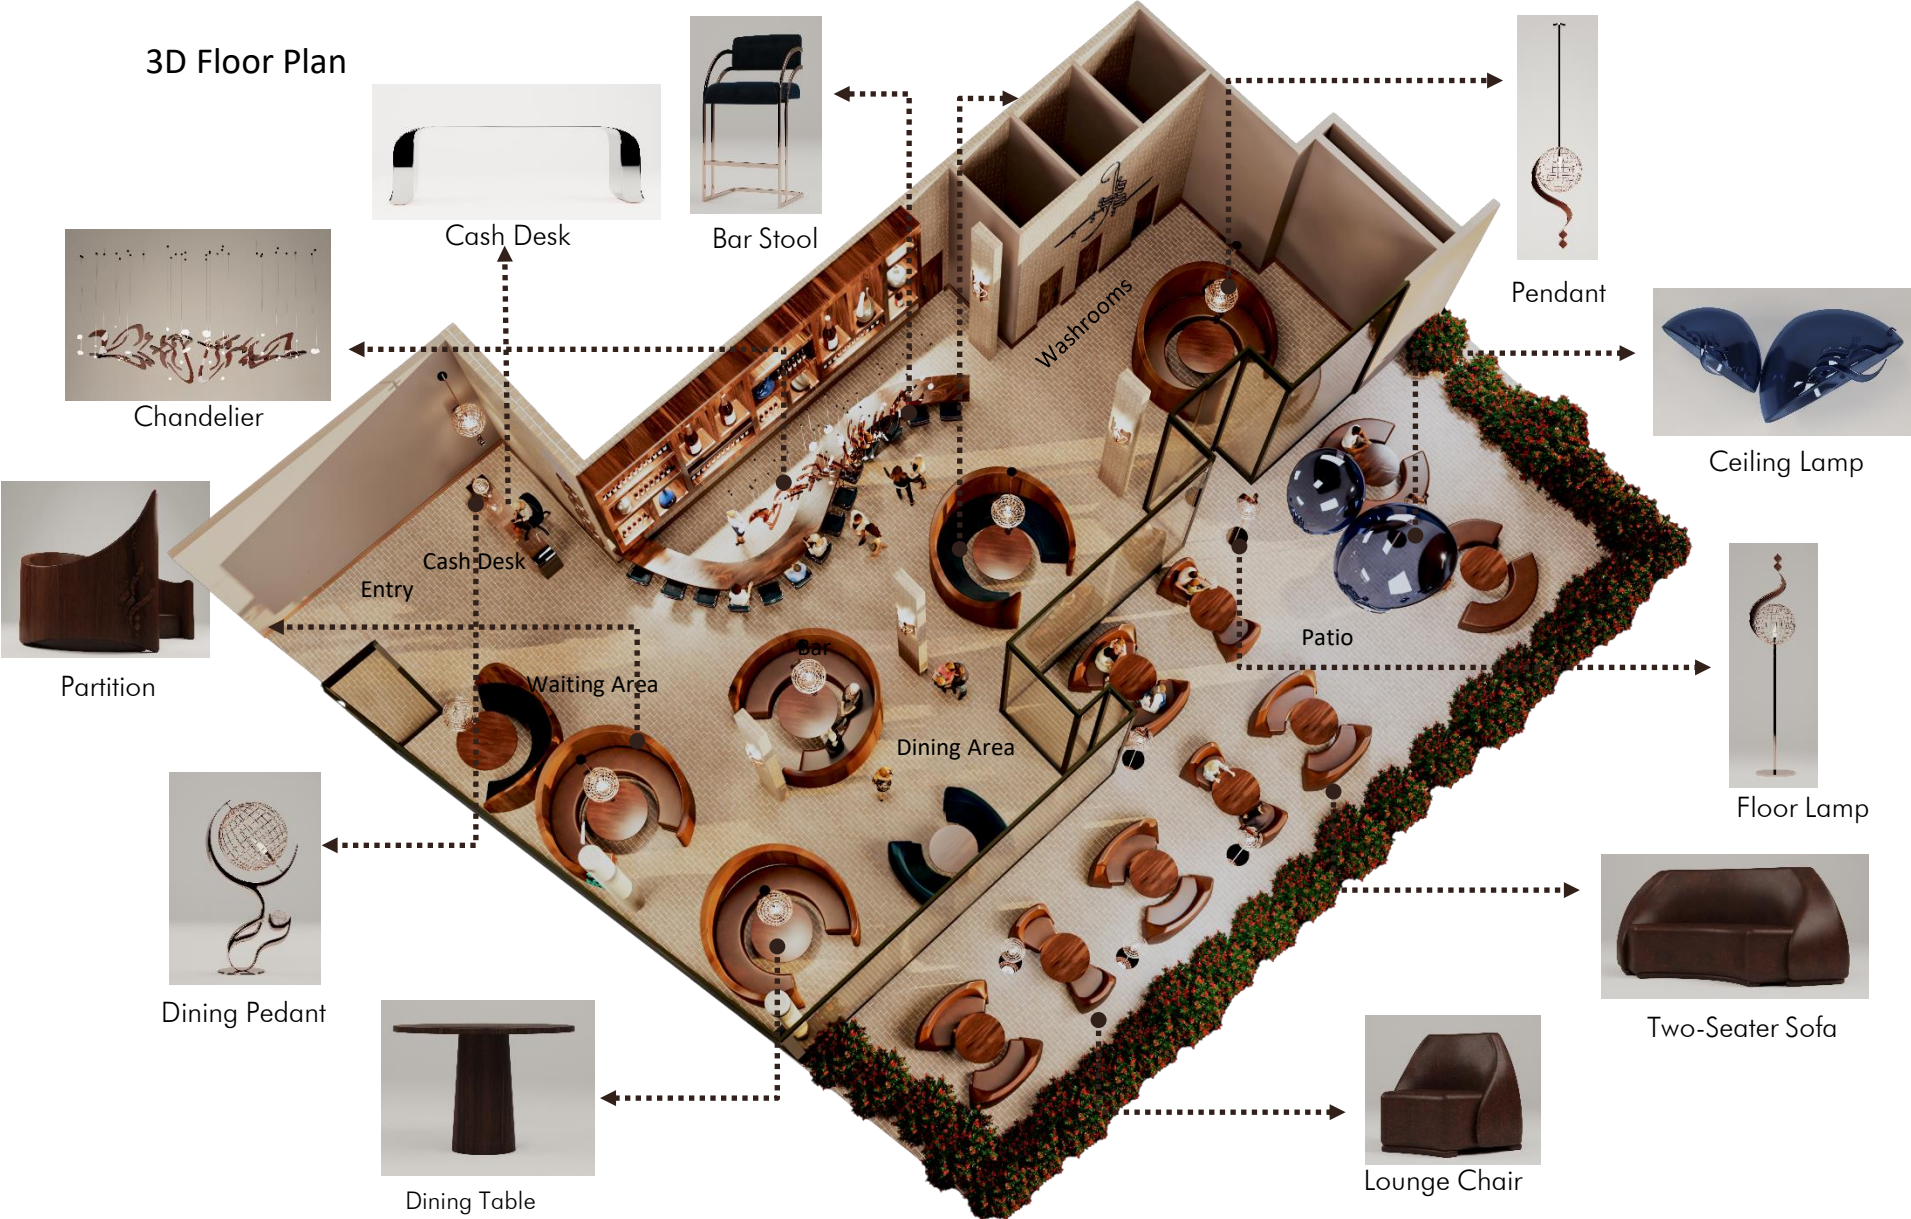

The beautiful curvatures of Nastaliq have inspired the design elements of "Jeihoon" restaurant, influencing the form of the bar, cash desk, lighting, ceiling, railing, and partitions that delineate different dining areas, creating an atmosphere that is both welcoming and private.

### 3D Floor Plan

Dining Area Perspective

Bar Perspective

Dining Area Perspective

Fig. 5 Dining spaces were created with partitions for semi-private areas, achieving a balance between privacy and natural light that enhances the overall experience, resulting in a warm and inviting atmosphere.

Dining Area Perspective

Bar Perspective

Patio Perspective