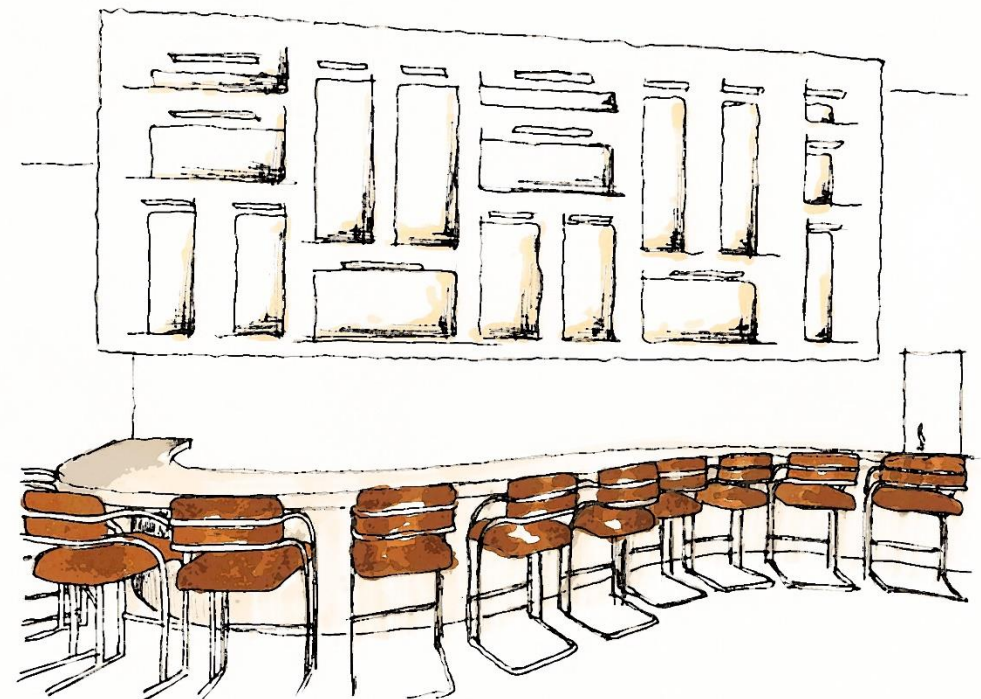

The beautiful curvatures of Nastaliq have inspired the design elements of "Jeihoon" restaurant, influencing the form of the bar, cash desk, lighting, ceiling, railing, and partitions that delineate different dining areas, creating an atmosphere that is both welcoming and private.

### 3D Floor Plan

Dining Area Perspective

Bar Perspective

Dining Area Perspective

Fig. 5 Dining spaces were created with partitions for semi-private areas, achieving a balance between privacy and natural light that enhances the overall experience, resulting in a warm and inviting atmosphere.