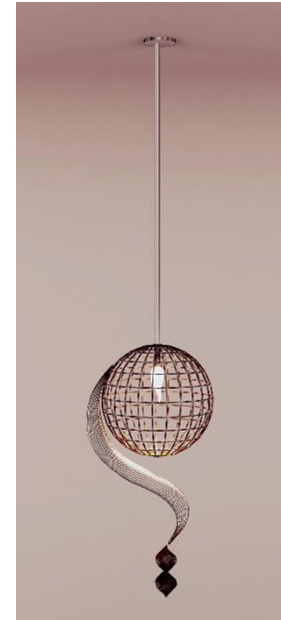

#### **Concept: Nastaliq**

In the realm of classical Persian calligraphy scripts, Nastaliq remains the most popular contemporary style and is widely considered the most complex. It is often referred to as the "Bride of the Calligraphy Scripts," featuring rigorous rules for the graphical shape of letters, the combination of words, and the overall composition of the piece.

### 3D Floor Plan

Dining Area Perspective

Bar Perspective

Dining Area Perspective

Fig. 5 Dining spaces were created with partitions for semi-private areas, achieving a balance between privacy and natural light that enhances the overall experience, resulting in a warm and inviting atmosphere.

Fig. 4 Pendants were inspired by a piece of Nastaliq art.

Fig 6. Ceiling design inspired by a piece of calligraphic poetry

The inspiration for these lighting fixtures came from pieces of calligraphy, and their intricate details and patterns were incorporated into their design.

The chandelier is made of high-quality, shiny glass material that sparkles and reflects beautifully when lit, adding a sense of luxury and sophistication to the space. Serving as the centerpiece of the bar area, it draws attention from all angles, highlighting the elegance of the design.